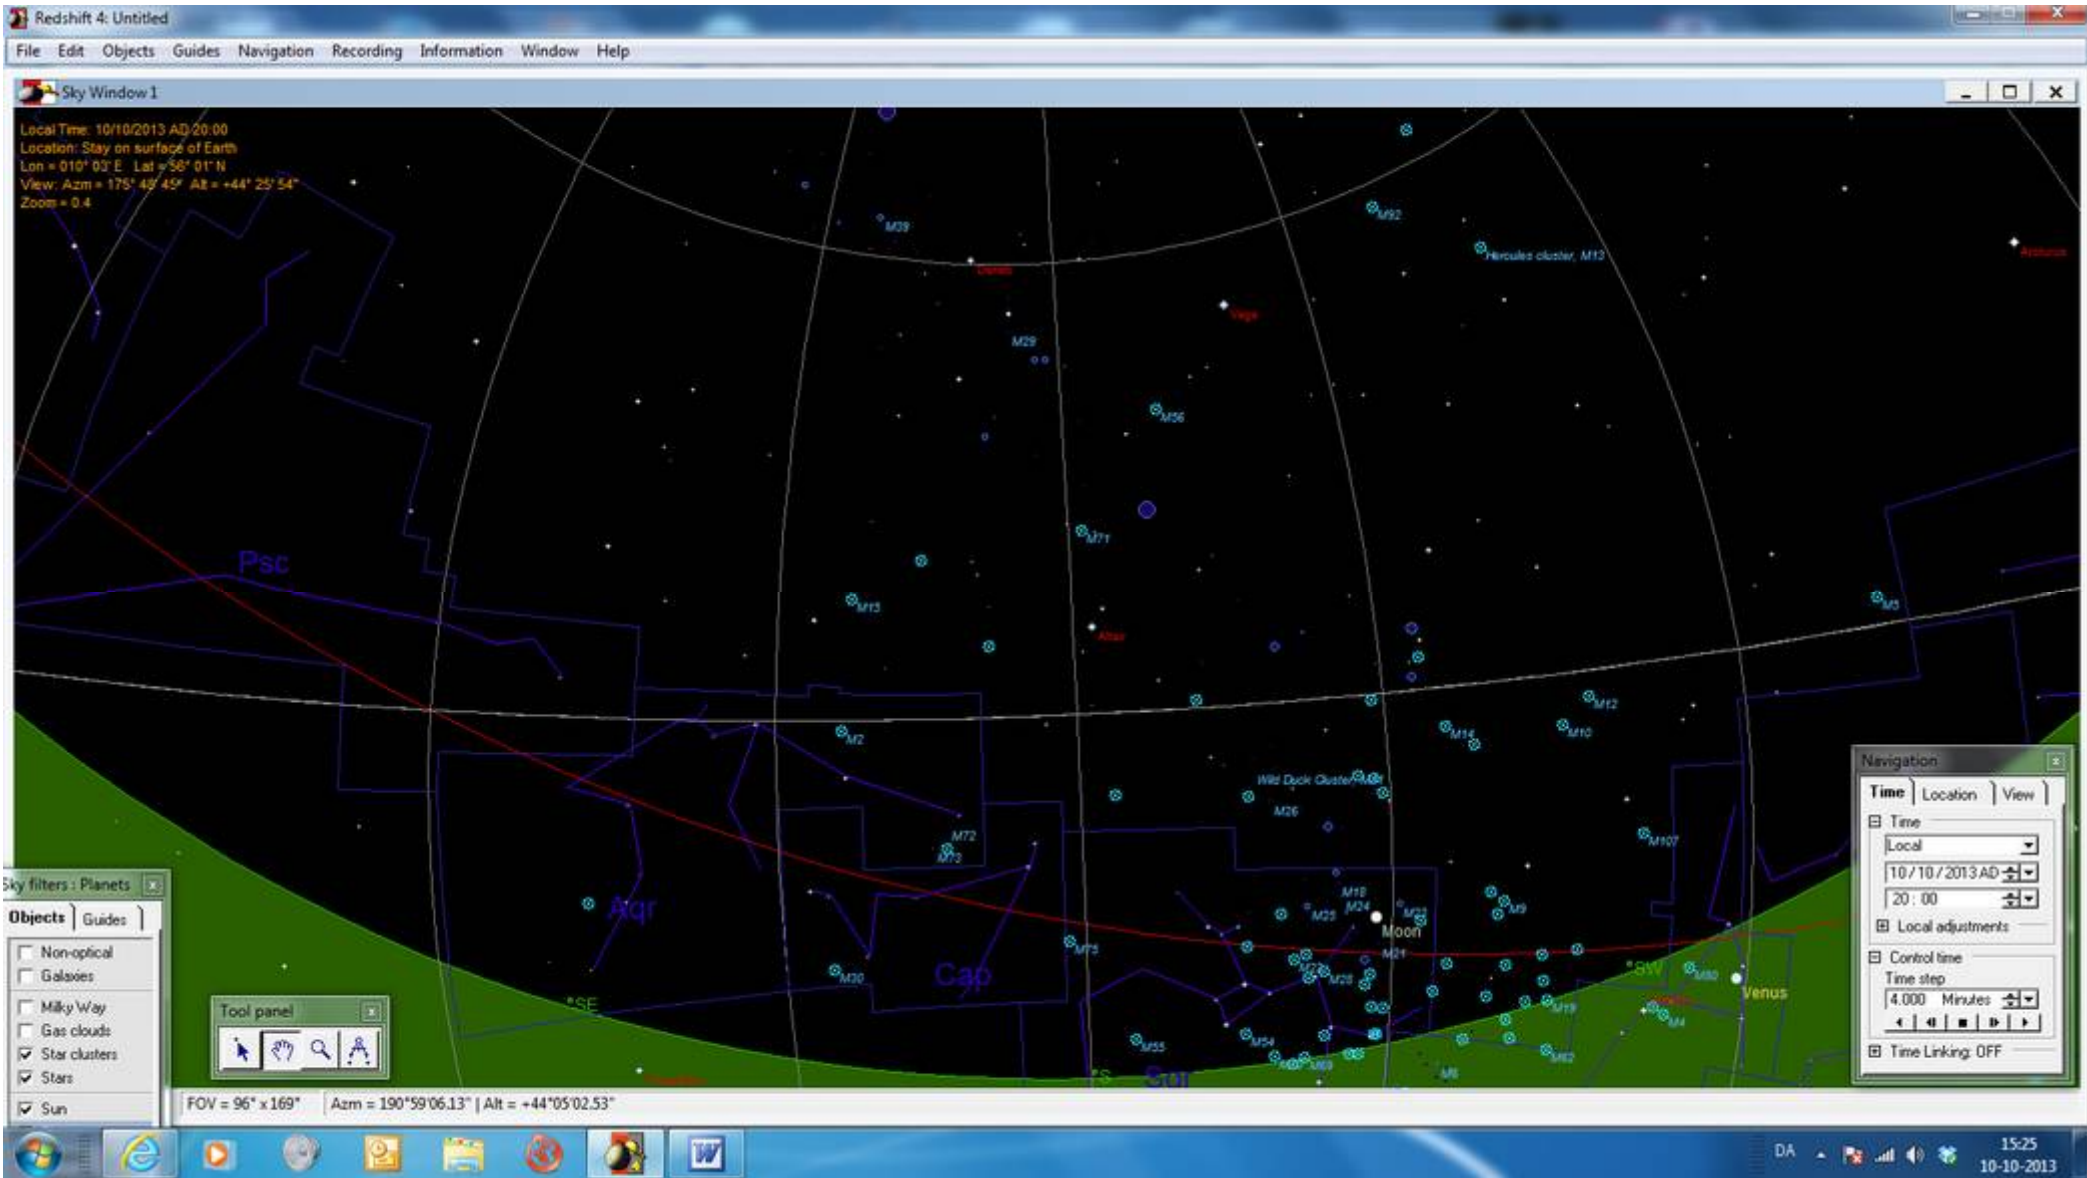

Redshift 4: Untitled

File Edit Objects Guides Navigation Recording Information Window Help

Sky Window 1

Local Time: 10/10/2013 AD 20:00
Location: Stay on surface of Earth
Lon = 0° 10' 03" E Lat = 56° 01' N
View: Azm = 179° 47' 49" Alt = +71° 26' 22"
Zoom = 0.1

Navigation

Time	Location	View
Time		
Local		
10/10/2013 AD		
20:00		
Local adjustments		
Control time		
Time step		
4,000	Minutes	
Time Linking: OFF		

Sky filters: Planets Tool panel 42°04'52.06" | Alt = +03°28'36.49"

DA 15:18 10-10-2013

M13

M31

Local Time: 10/10/2013 AD 20:00
Location: Stay on surface of Earth
Lon = 010° 03' E Lat = 56° 01' N
View: Azm = 077° 24' 27" Alt = +42° 34' 20"
Zoom = 0.4

Galaxy: Andromeda Galaxy

- Sky filters: Planets
- Objects Guides
- Non-optical
 - Galaxies
 - Milky Way
 - Gas clouds
 - Star clusters
 - Stars
 - Sun
 - Planets
 - Moons
 - Asteroids
 - Comets
 - Spacecraft

Navigation

Time	Location	View
Local		
10/10/2013 AD		
20:00		
Local adjustments		
Control time		
Time step		
4,000 Minutes		
Time Linking: OFF		