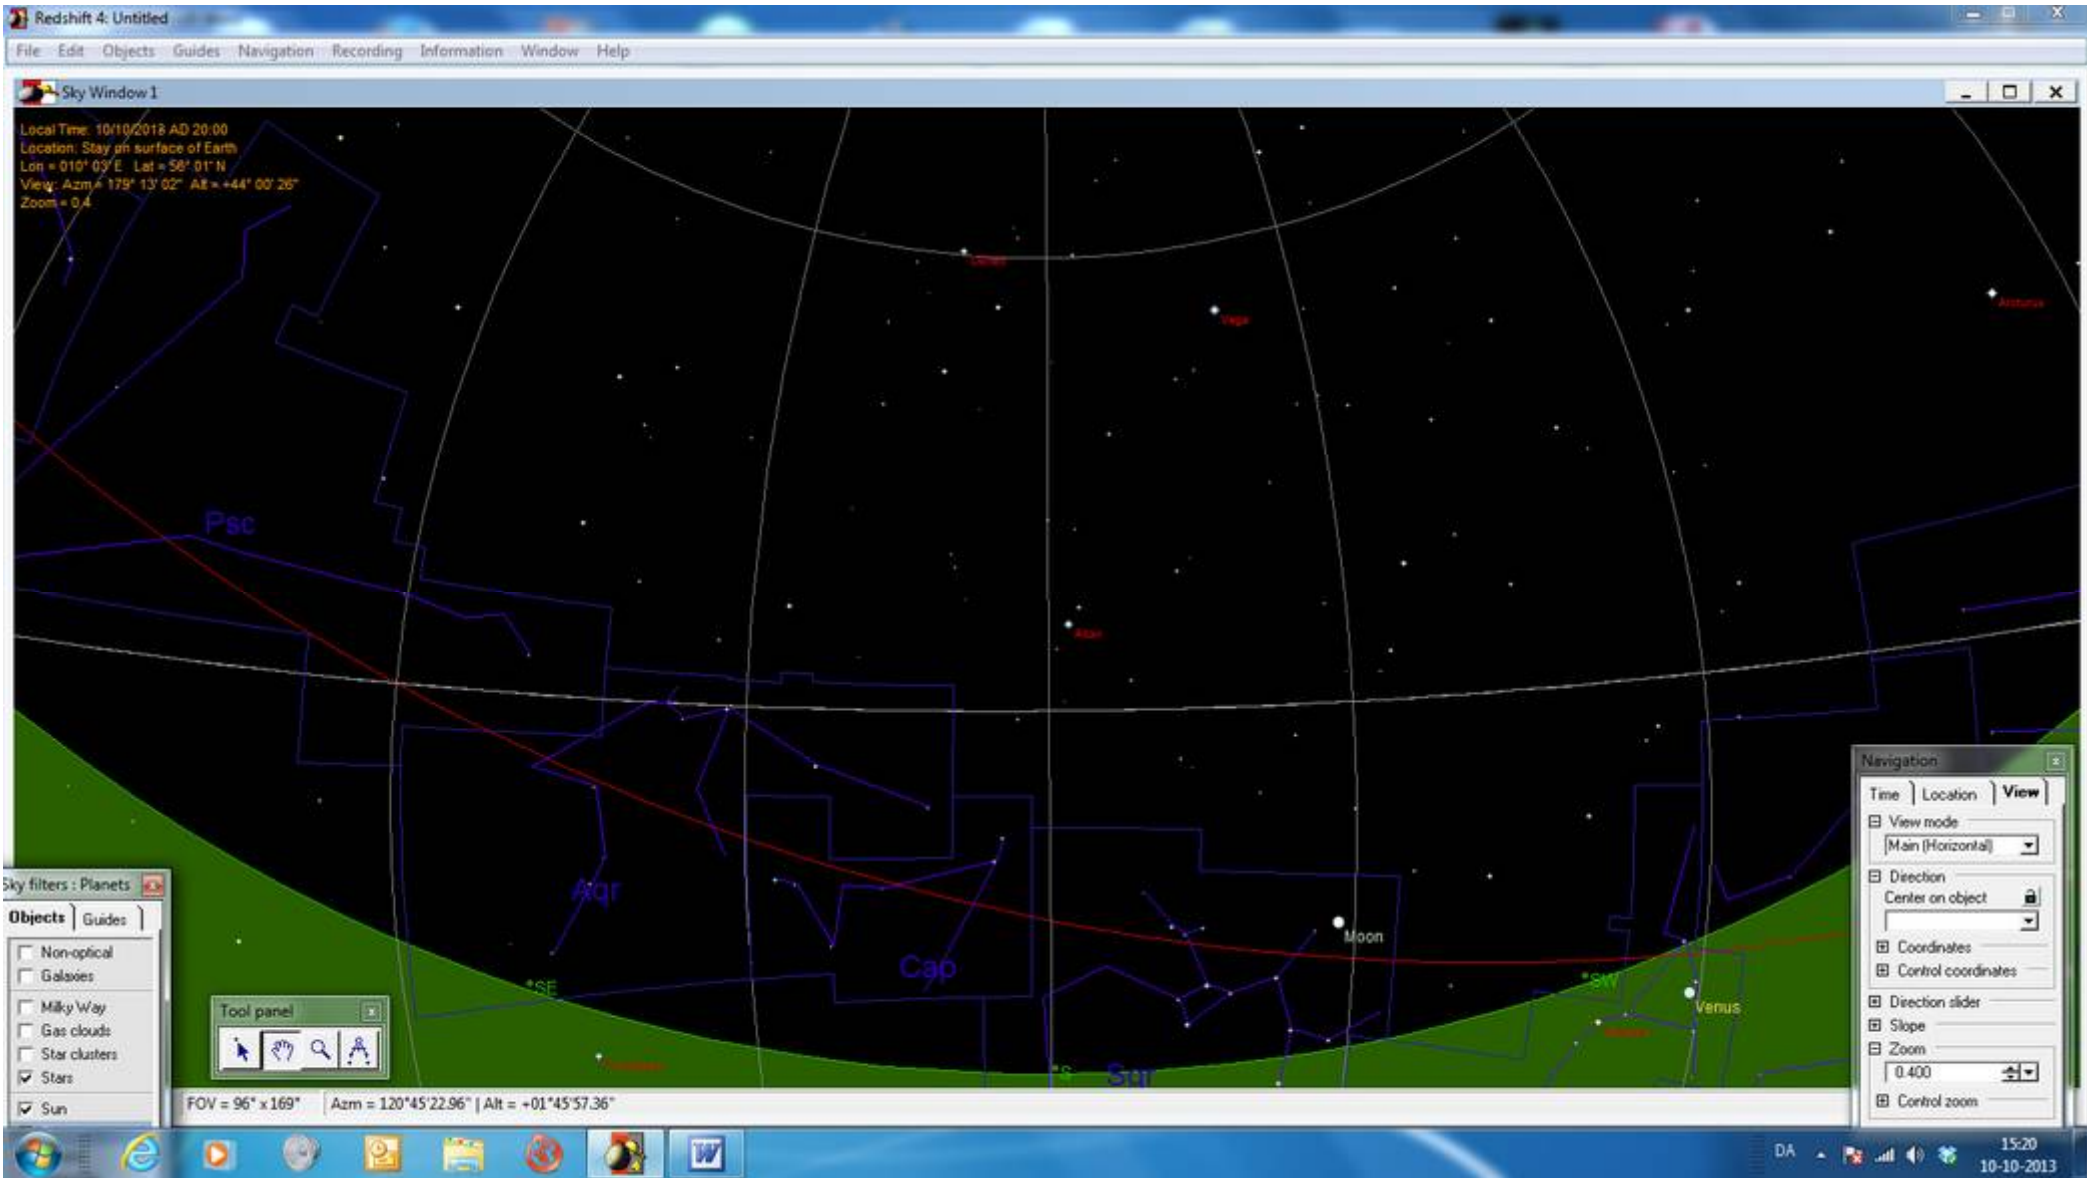

Redshift 4: Untitled

File Edit Objects Guides Navigation Recording Information Window Help

Sky Window 1

Local Time: 10/10/2013 AD 20:00
Location: Stay on surface of Earth
Lon = 0° 10' 03" E Lat = 56° 01' N
View: Azm = 179° 47' 49" Alt = +71° 26' 22"
Zoom = 0.1

Navigation

Time	Location	View
Time		
Local		
10/10/2013 AD		
20:00		
Local adjustments		
Control time		
Time step		
4,000	Minutes	
Time Linking: OFF		

Sky filters: Planets Tool panel 42°04'52.06" | Alt = +03°28'36.49"

DA 15:18 10-10-2013

M13

M31

Local Time: 10/10/2013 AD 20:00
Location: Stay on surface of Earth
Lon = 010° 03' E Lat = 56° 01' N
View: Azm = 077° 24' 27" Alt = +42° 34' 20"
Zoom = 0.4

Galaxy: Andromeda Galaxy

- Sky filters: Planets
- Objects Guides
- Non-optical
 - Galaxies
 - Milky Way
 - Gas clouds
 - Star clusters
 - Stars
 - Sun
 - Planets
 - Moons
 - Asteroids
 - Comets
 - Spacecraft

Navigation

Time	Location	View
Local		
10/10/2013 AD		
20:00		
Local adjustments		
Control time		
Time step		
4,000 Minutes		
Time Linking: OFF		