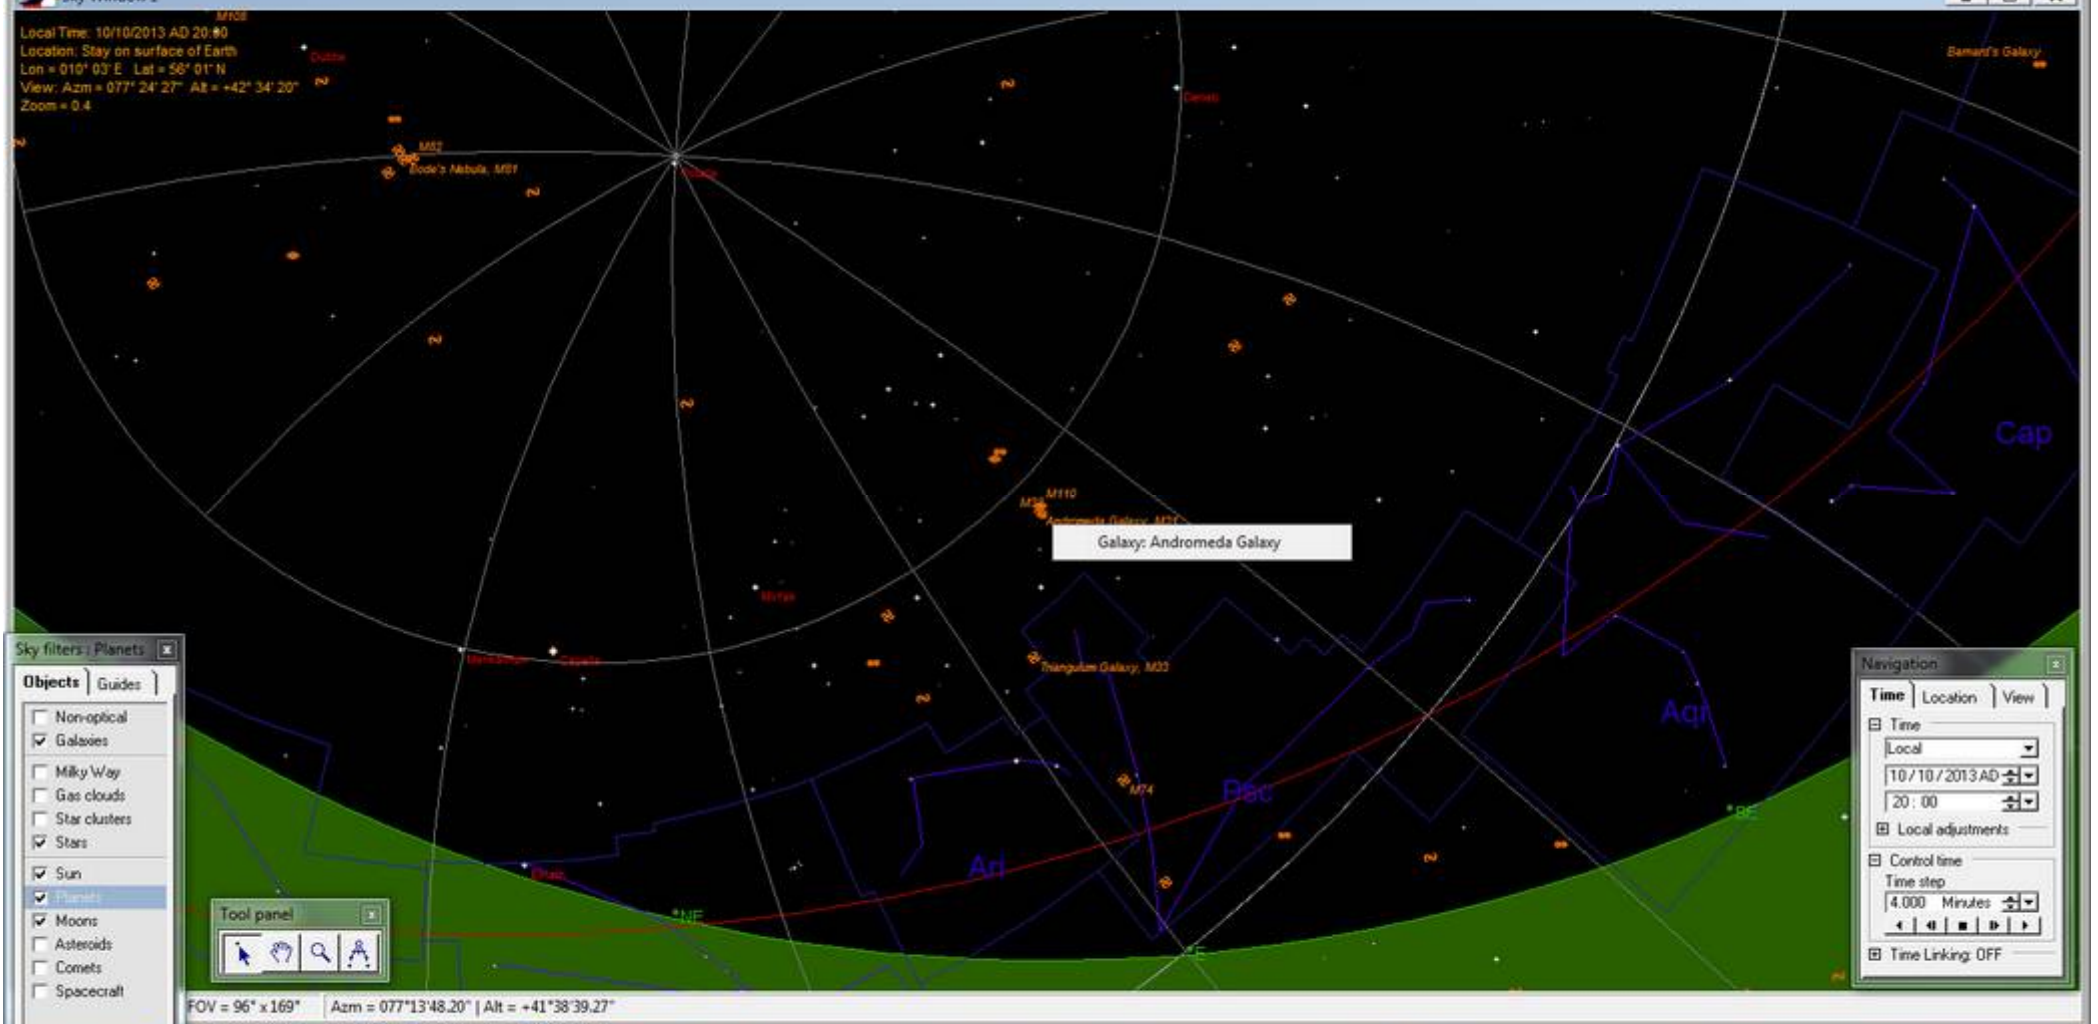

Navigation

Time	Location	View
Time		
Local		
10/10/2013 AD		
20:00		
Local adjustments		
Control time		
Time step		
4,000	Minutes	
Time Linking: OFF		

Sky filters: Planets Tool panel 42°04'52.06" | Alt = +03°28'36.49"

DA 15:18 10-10-2013

M13

M31

Local Time: 10/10/2013 AD 20:00
Location: Stay on surface of Earth
Lon = 010° 03' E Lat = 56° 01' N
View: Azm = 077° 24' 27" Alt = +42° 34' 20"
Zoom = 0.4

Galaxy: Andromeda Galaxy

- Sky filters: Planets
- Objects Guides
- Non-optical
 - Galaxies
 - Milky Way
 - Gas clouds
 - Star clusters
 - Stars
 - Sun
 - Planets
 - Moons
 - Asteroids
 - Comets
 - Spacecraft

Navigation

Time	Location	View
Local		
10/10/2013 AD		
20:00		
Local adjustments		
Control time		
Time step		
4,000 Minutes		
Time Linking: OFF		

Tool panel

FOV = 96° x 169° | Azm = 077°13'48.20" | Alt = +41°38'39.27"