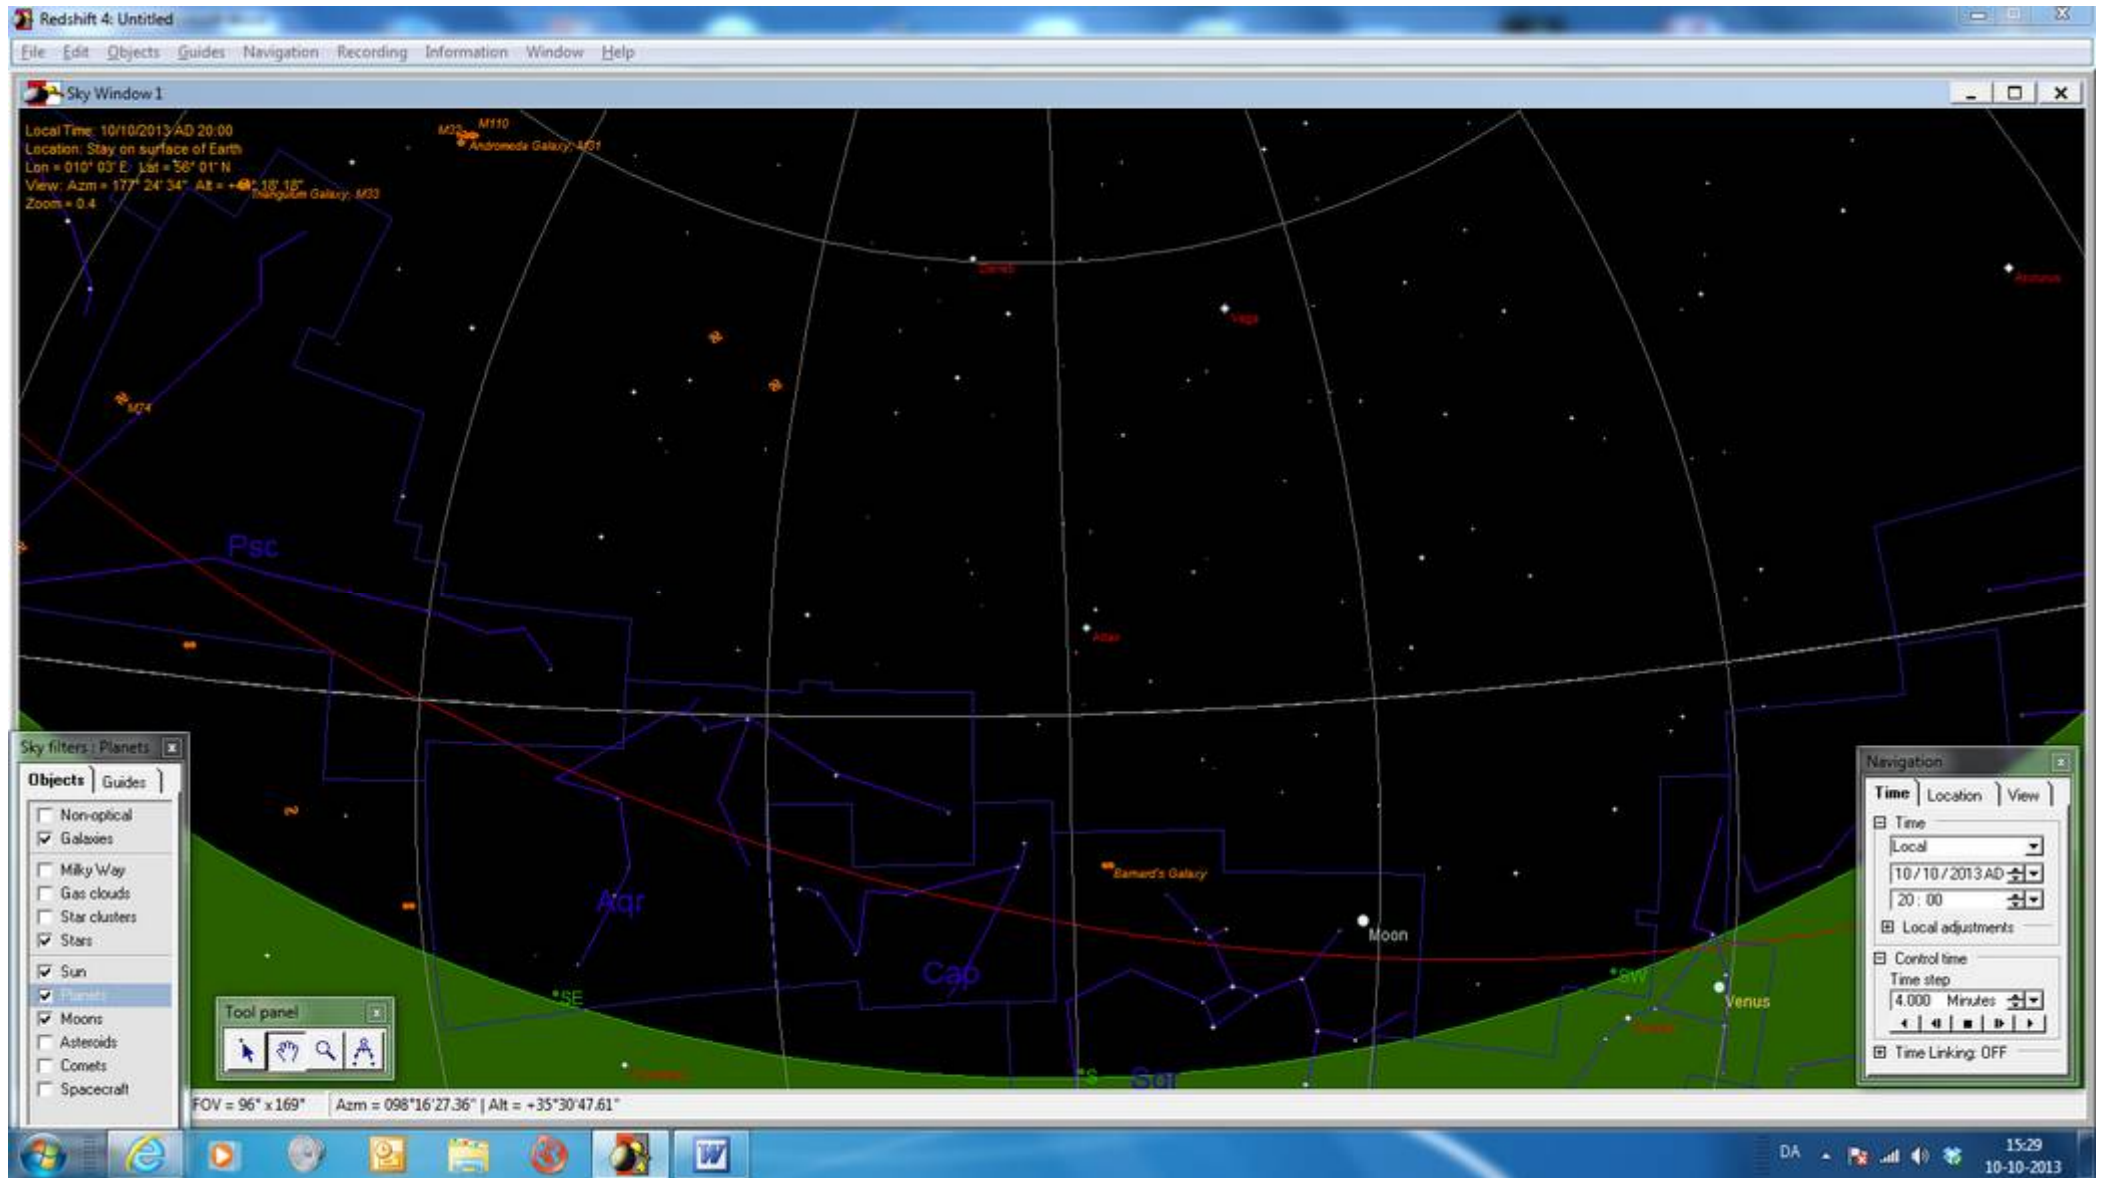

Navigation

Time	Location	View
Time		
Local		
10/10/2013 AD		
20:00		
Local adjustments		
Control time		
Time step		
4,000	Minutes	
Time Linking: OFF		

Sky filters: Planets Tool panel 42°04'52.06" | Alt = +03°28'36.49"

DA 15:18 10-10-2013

M13

M31

Local Time: 10/10/2013 AD 20:00
Location: Stay on surface of Earth
Lon = 010° 03' E Lat = 56° 01' N
View: Azm = 077° 24' 27" Alt = +42° 34' 20"
Zoom = 0.4

Galaxy: Andromeda Galaxy

- Sky filters: Planets
- Objects Guides
- Non-optical
 - Galaxies
 - Milky Way
 - Gas clouds
 - Star clusters
 - Stars
 - Sun
 - Planets
 - Moons
 - Asteroids
 - Comets
 - Spacecraft

Navigation

Time	Location	View
Local		
10/10/2013 AD		
20:00		
Local adjustments		
Control time		
Time step		
4,000 Minutes		
Time Linking: OFF		

Tool panel

FOV = 96° x 169° | Azm = 077°13'48.20" | Alt = +41°38'39.27"