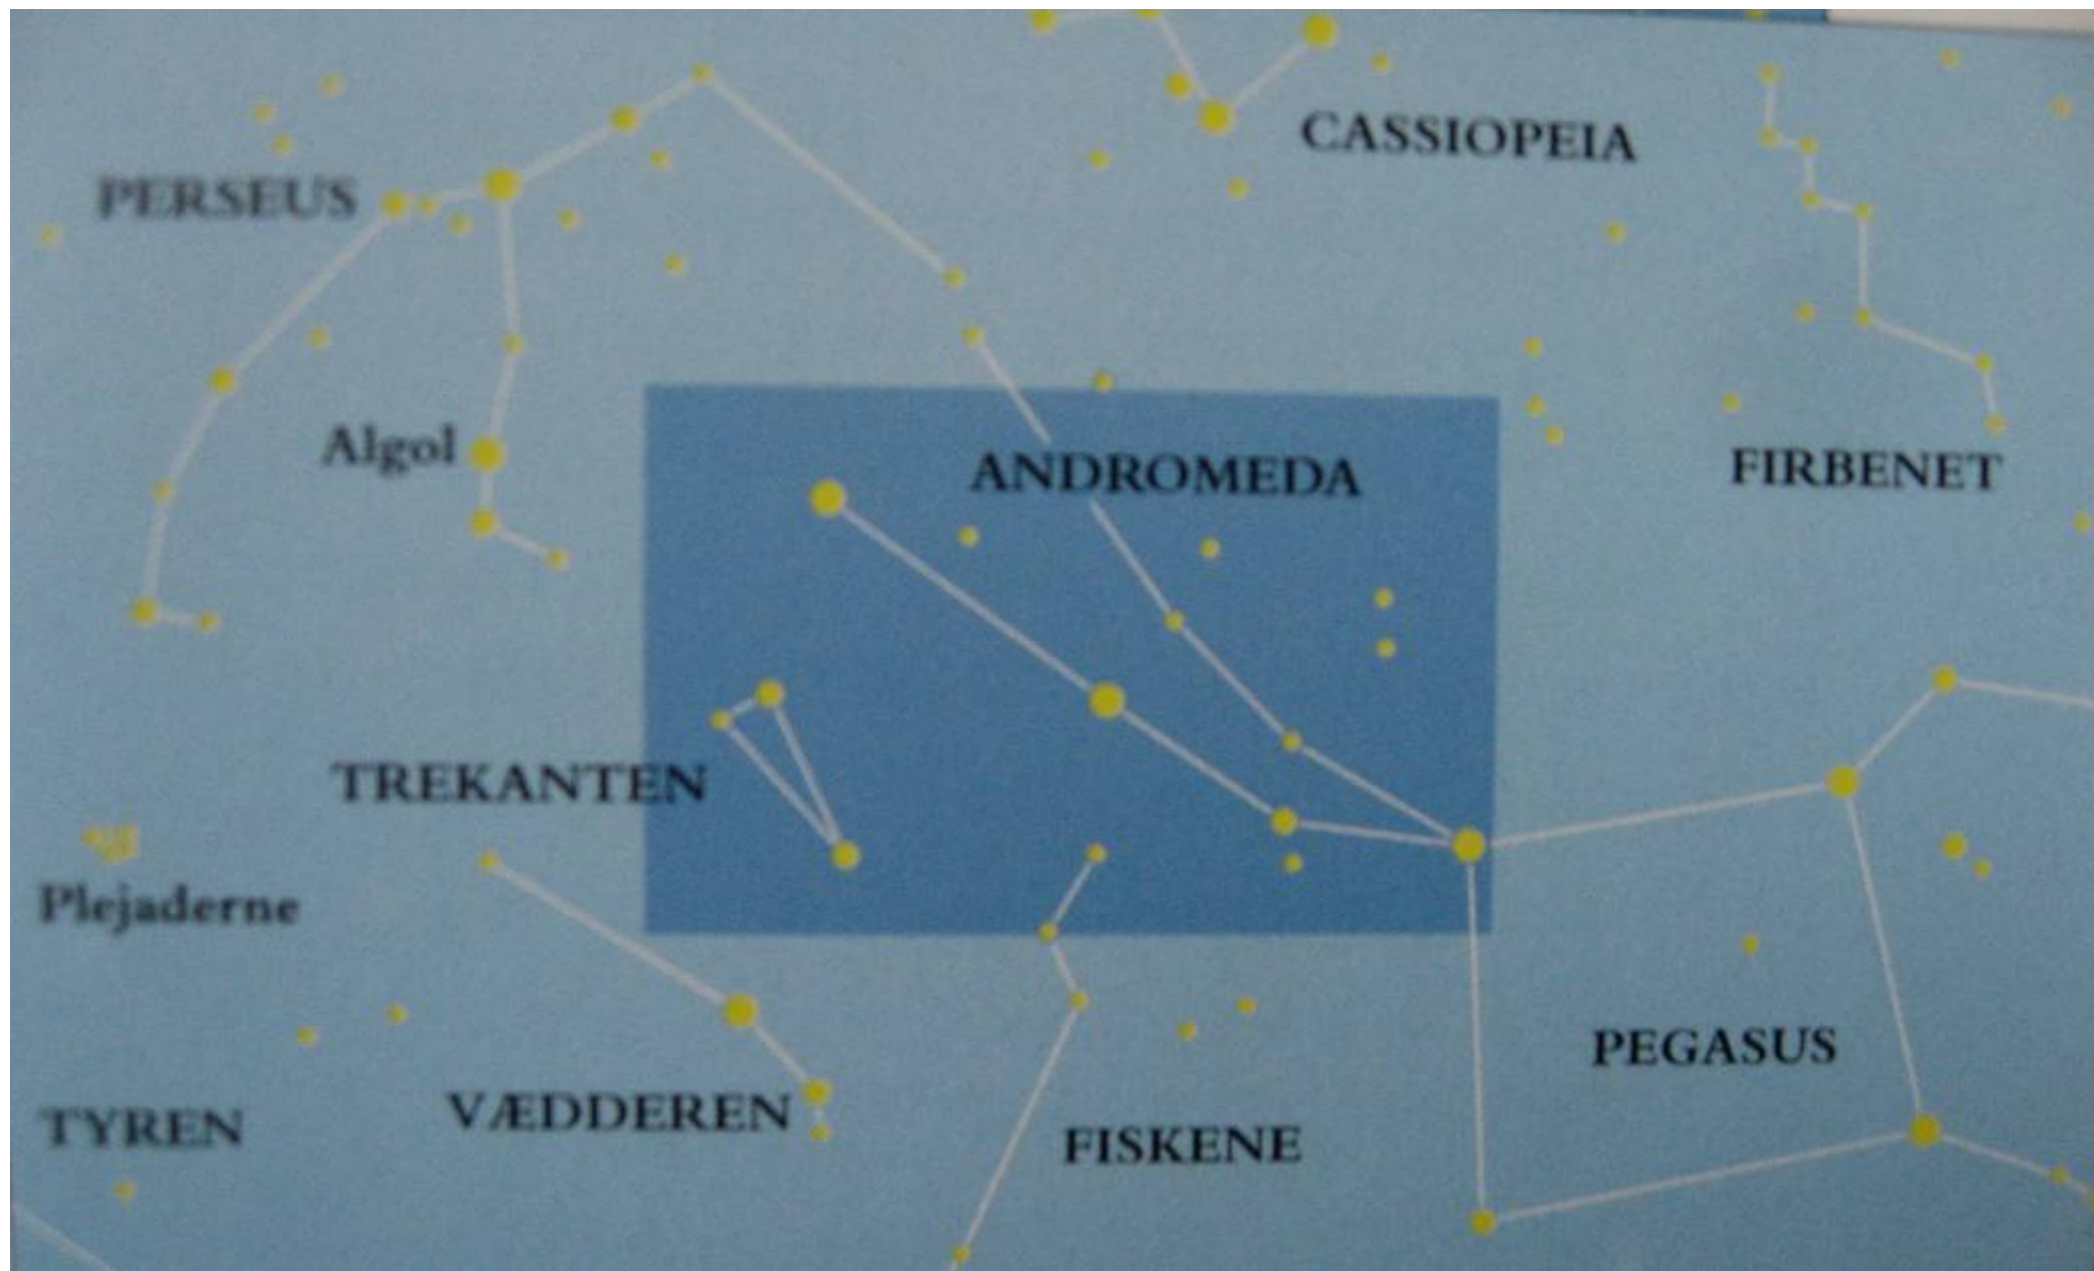

Redshift 4: Untitled

File Edit Objects Guides Navigation Recording Information Window Help

Sky Window 1

Local Time: 10/10/2013 AD 20:00
Location: Stay on surface of Earth
Lon = 0° 10' 03" E Lat = 56° 01' N
View: Azm = 179° 47' 49" Alt = +71° 26' 22"
Zoom = 0.1

Navigation

Time	Location	View
Time		
Local		
10/10/2013 AD		
20:00		
Local adjustments		
Control time		
Time step		
4,000	Minutes	
Time Linking: OFF		

Sky filters: Planets Tool panel 42°04'52.06" | Alt = +03°28'36.49"

DA 15:18 10-10-2013

M13

M31

Local Time: 10/10/2013 AD 20:00
Location: Stay on surface of Earth
Lon = 010° 03' E Lat = 56° 01' N
View: Azm = 077° 24' 27" Alt = +42° 34' 20"
Zoom = 0.4

Galaxy: Andromeda Galaxy

- Sky filters: Planets
- Objects Guides
- Non-optical
 - Galaxies
 - Milky Way
 - Gas clouds
 - Star clusters
 - Stars
 - Sun
 - Planets
 - Moons
 - Asteroids
 - Comets
 - Spacecraft

Navigation

Time	Location	View
Local		
10/10/2013 AD		
20:00		
Local adjustments		
Control time		
Time step		
4,000 Minutes		
Time Linking: OFF		