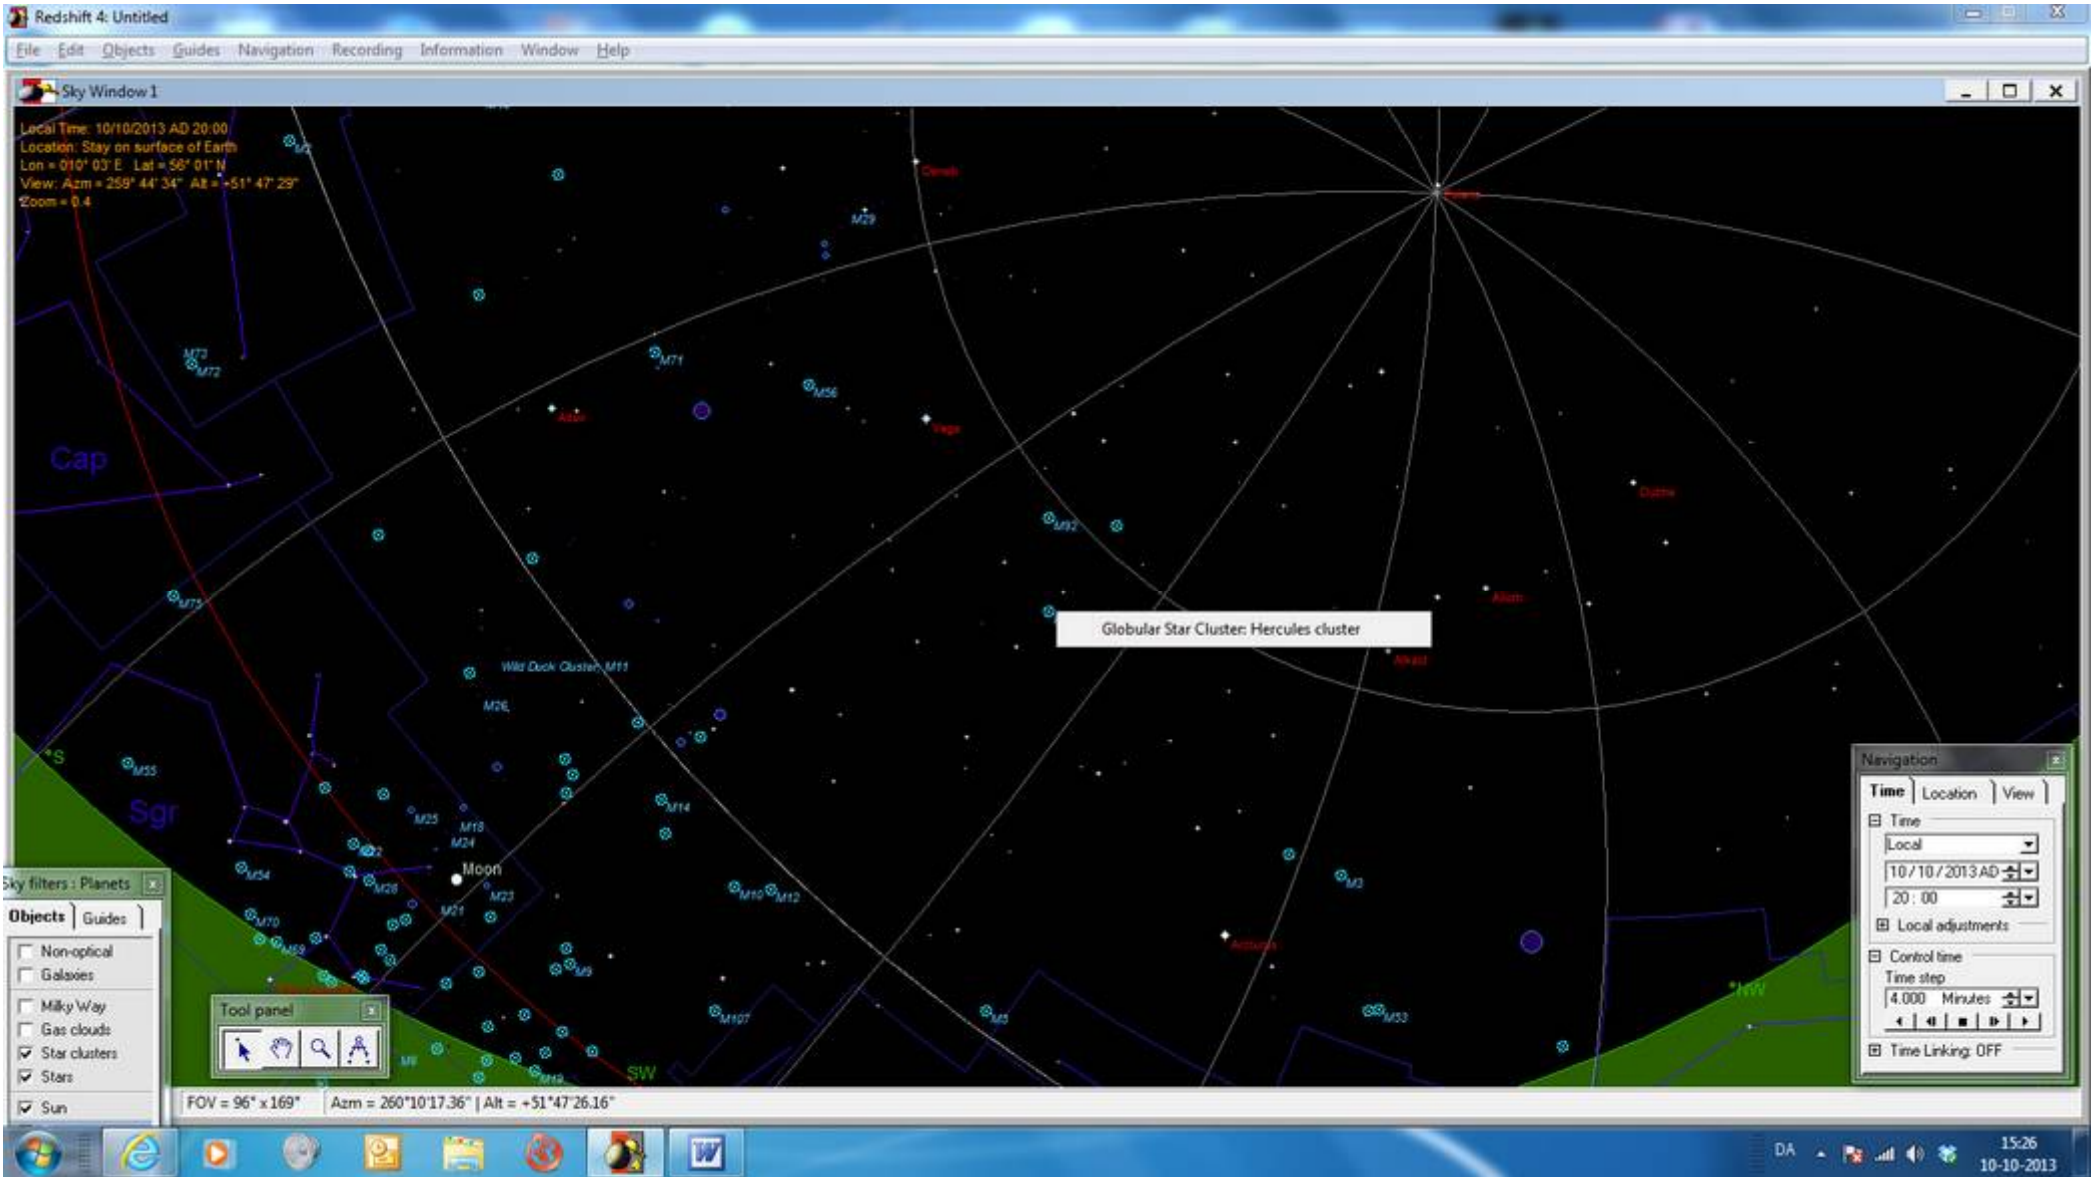

Redshift 4: Untitled

File Edit Objects Guides Navigation Recording Information Window Help

Sky Window 1

Local Time: 10/10/2013 AD 20:00
Location: Stay on surface of Earth
Lon = 0° 10' 03" E Lat = 56° 01' N
View: Azm = 179° 47' 49" Alt = +71° 26' 22"
Zoom = 0.1

Navigation

Time	Location	View
Time		
Local		
10/10/2013 AD		
20:00		
Local adjustments		
Control time		
Time step		
4,000	Minutes	
Time Linking: OFF		

Sky filters: Planets Tool panel 42°04'52.06" | Alt = +03°28'36.49"

DA 15:18 10-10-2013

M13

M31

Local Time: 10/10/2013 AD 20:00
Location: Stay on surface of Earth
Lon = 010° 03' E Lat = 56° 01' N
View: Azm = 077° 24' 27" Alt = +42° 34' 20"
Zoom = 0.4

Galaxy: Andromeda Galaxy

- Sky filters: Planets
- Objects Guides
- Non-optical
 - Galaxies
 - Milky Way
 - Gas clouds
 - Star clusters
 - Stars
 - Sun
 - Planets
 - Moons
 - Asteroids
 - Comets
 - Spacecraft

Navigation

Time	Location	View
Local		
10/10/2013 AD		
20:00		
Local adjustments		
Control time		
Time step		
4,000 Minutes		
Time Linking: OFF		